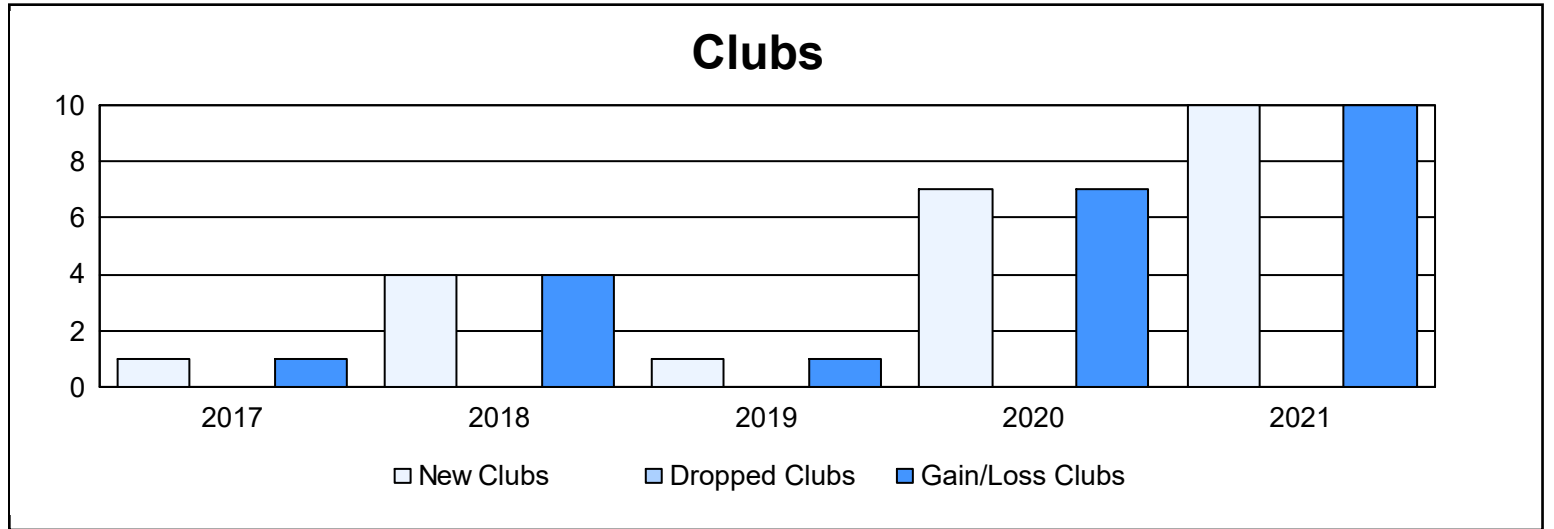

Year	New Clubs	Dropped Clubs	Gain/ Loss Clubs	New Members	Charter Members	Reinstate Members	Transfer Members	Total Member Added	Total Members Dropped	Gain/ Loss Members
2016-2017	1	0	1	53	27	1	1	82	49	33
2017-2018	4	0	4	162	129	1	1	293	50	243
2018-2019	1	0	1	68	63	3	4	138	125	13
2019-2020	7	0	7	133	166	3	3	305	161	144
2020-2021	10	0	10	145	297	5	0	447	202	245
<b>Average</b>	<b>5</b>	<b>0</b>	<b>5</b>	<b>112</b>	<b>136</b>	<b>3</b>	<b>2</b>	<b>253</b>	<b>117</b>	<b>136</b>

### Membership Composition June 2021 Cumulative