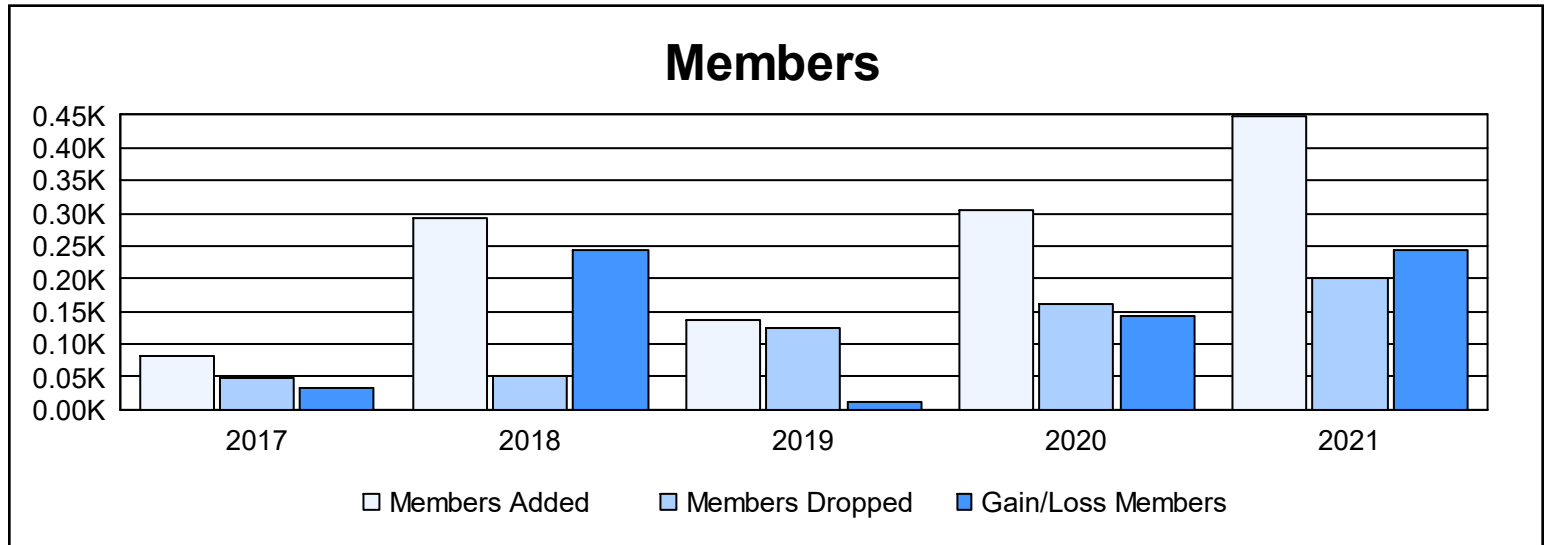

Year	New Clubs	Dropped Clubs	Gain/ Loss Clubs	New Members	Charter Members	Reinstate Members	Transfer Members	Total Member Added	Total Members Dropped	Gain/ Loss Members
2016-2017	1	0	1	53	27	1	1	82	49	33
2017-2018	4	0	4	162	129	1	1	293	50	243
2018-2019	1	0	1	68	63	3	4	138	125	13
2019-2020	7	0	7	133	166	3	3	305	161	144
2020-2021	10	0	10	145	297	5	0	447	202	245
<b>Average</b>	<b>5</b>	<b>0</b>	<b>5</b>	<b>112</b>	<b>136</b>	<b>3</b>	<b>2</b>	<b>253</b>	<b>117</b>	<b>136</b>

### Membership Composition June 2021 Cumulative