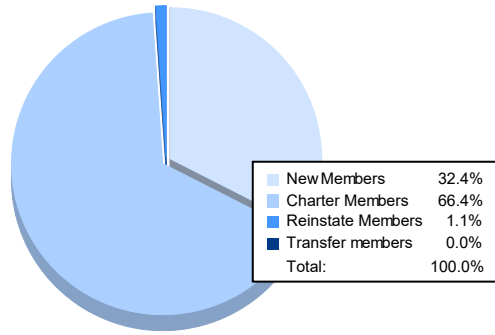

Year	New Clubs	Dropped Clubs	Gain/ Loss Clubs	New Members	Charter Members	Reinstate Members	Transfer Members	Total Member Added	Total Members Dropped	Gain/ Loss Members
2016-2017	1	0	1	53	27	1	1	82	49	33
2017-2018	4	0	4	162	129	1	1	293	50	243
2018-2019	1	0	1	68	63	3	4	138	125	13
2019-2020	7	0	7	133	166	3	3	305	161	144
2020-2021	10	0	10	145	297	5	0	447	202	245
<b>Average</b>	<b>5</b>	<b>0</b>	<b>5</b>	<b>112</b>	<b>136</b>	<b>3</b>	<b>2</b>	<b>253</b>	<b>117</b>	<b>136</b>

### Membership Composition June 2021 Cumulative